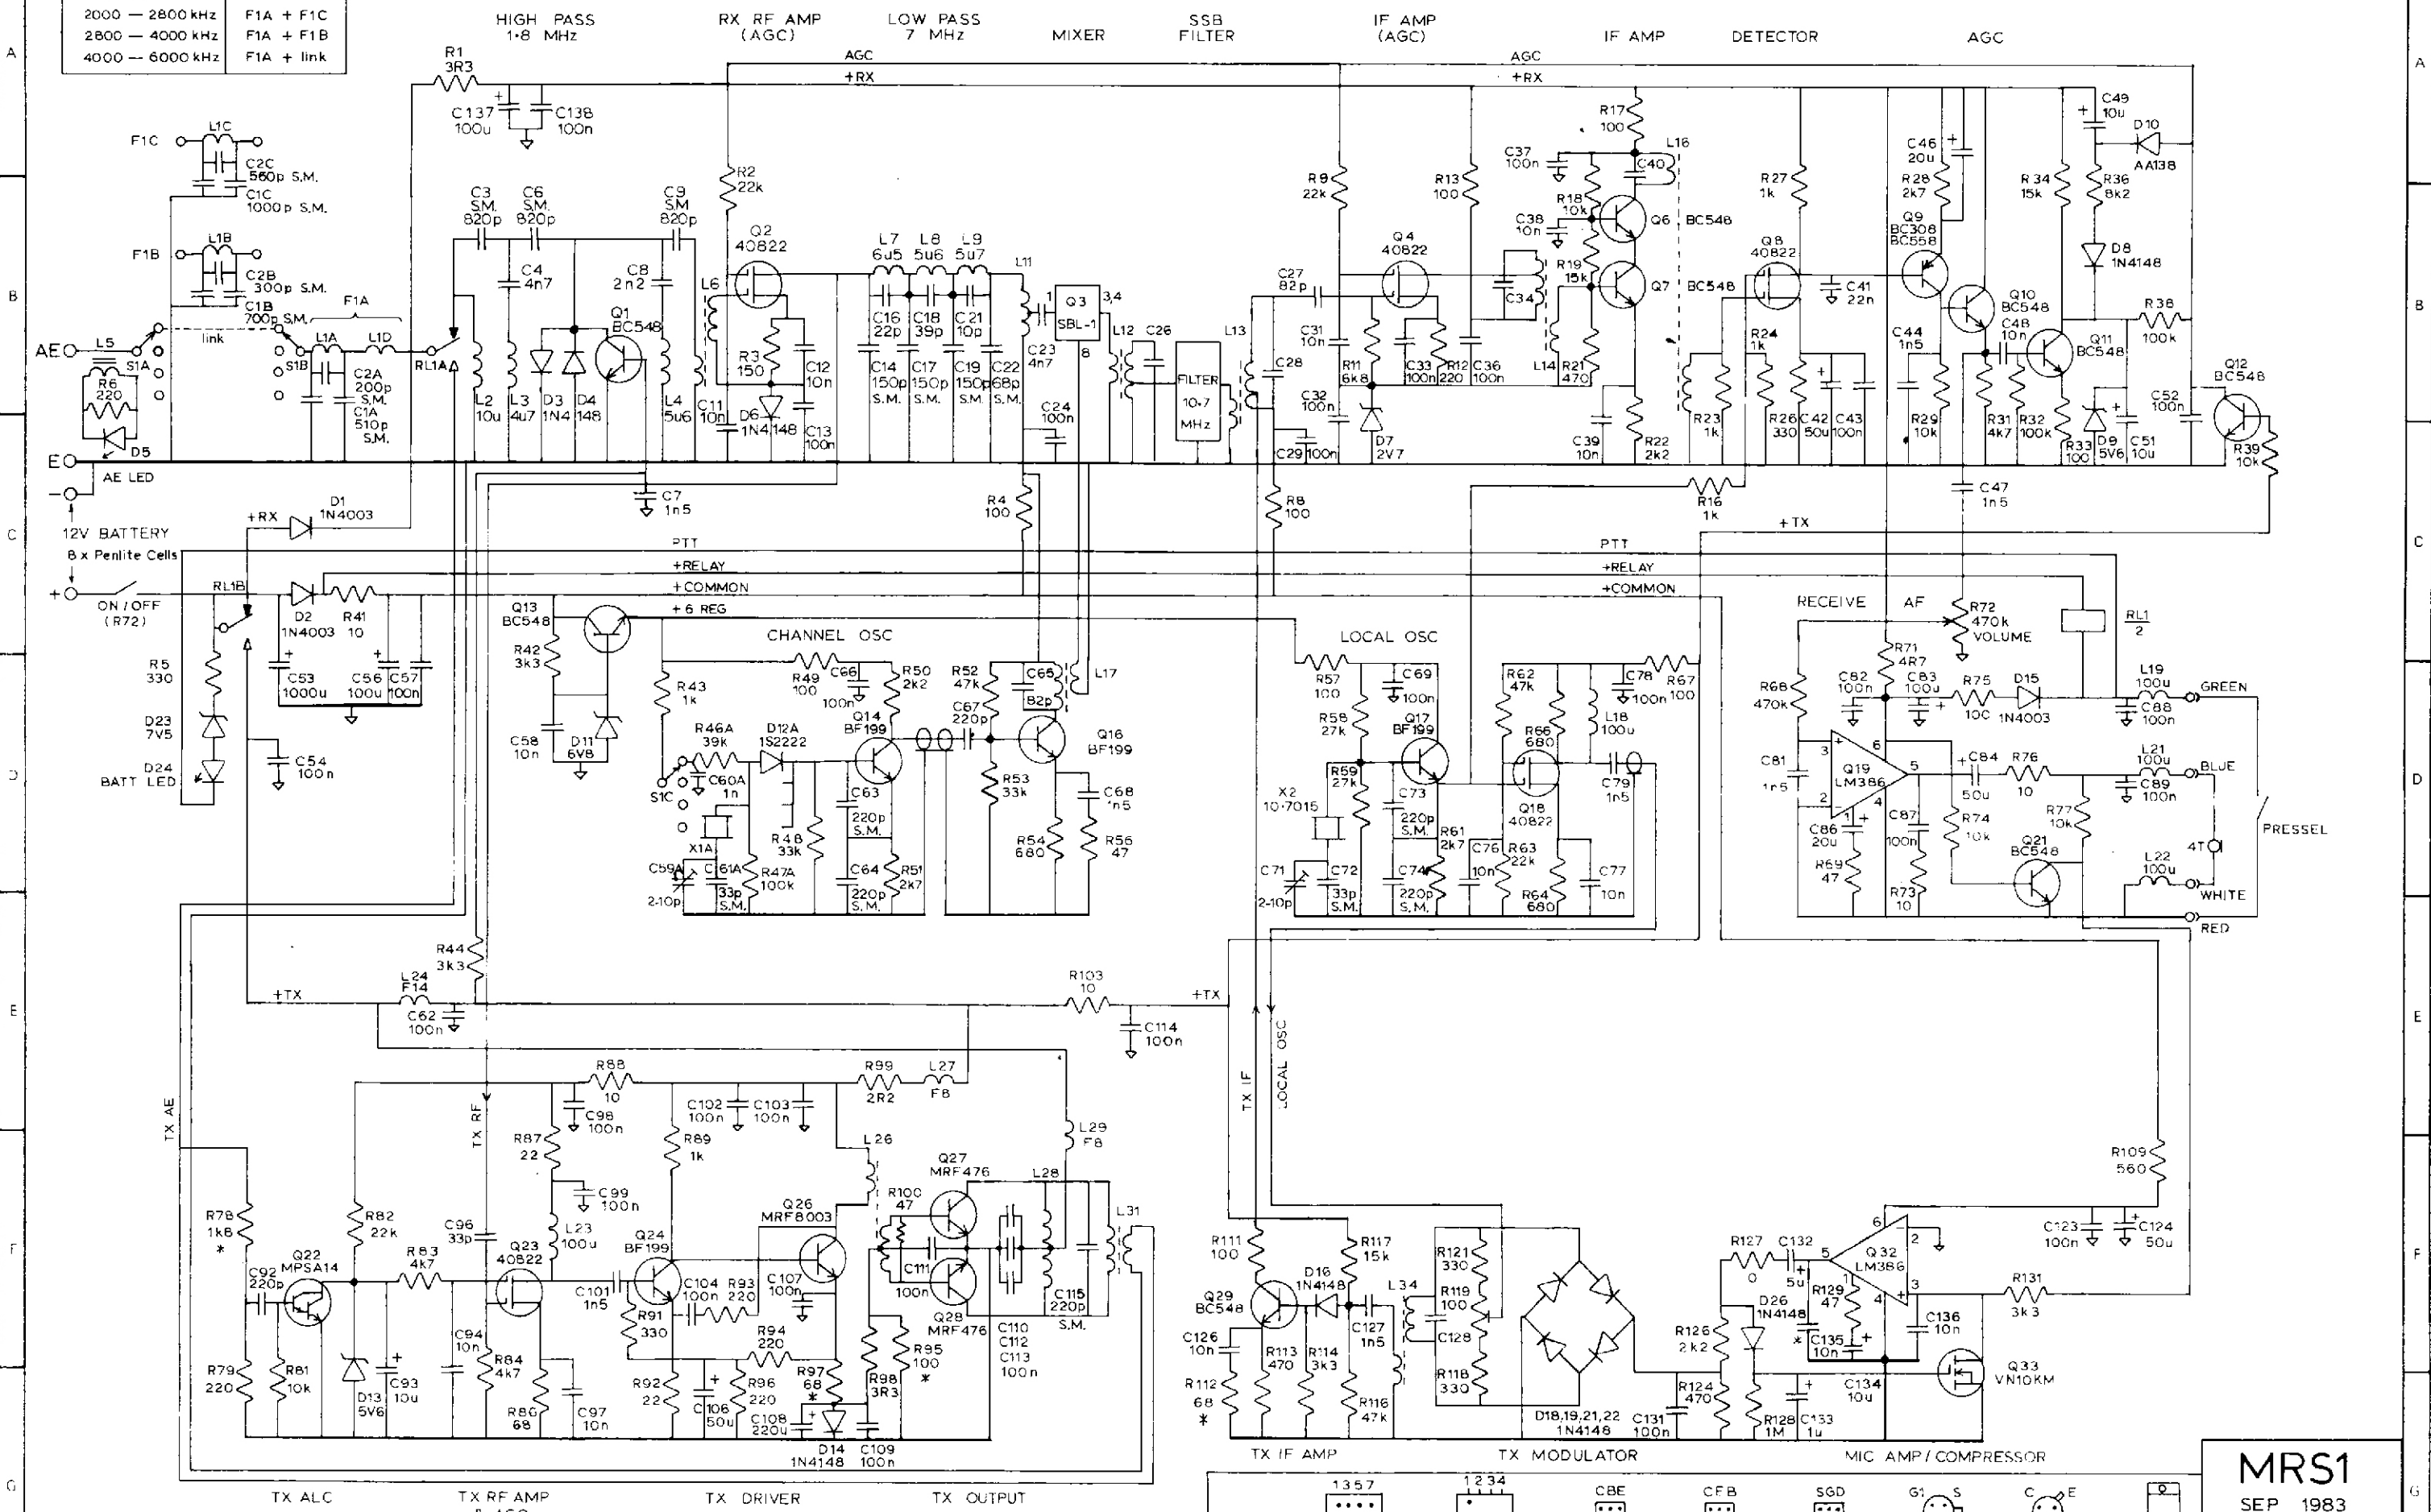

FREQUENCY RANGE	FILTER USED
2000 — 2800 kHz	F1A + F1C
2800 — 4000 kHz	F1A + F1B
4000 — 6000 kHz	F1A + link

NOTES
 * SELECTED ON TEST
 S.M. SILVER MICA

MRS1
 SEP 1983
 WELLINGTON MOUNTAIN RADIO SERVICE INC.
 P.O. BOX 3468
 WELLINGTON