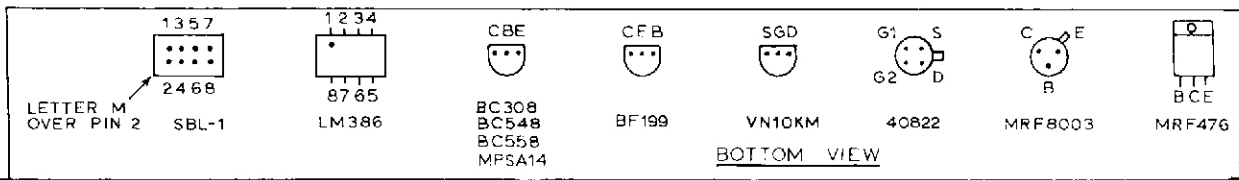

FREQUENCY RANGE	FILTER USED
2000 — 2800 kHz	F1A + F1C
2800 — 4000 kHz	F1A + F1B
4000 — 6000 kHz	F1A + link

NOTES
 * SELECTED ON TEST
 S.M. SILVER MICA

MRS1
 SEP 1983
 WELLINGTON MOUNTAIN RADIO SERVICE INC.
 P.O. BOX 3468
 WELLINGTON